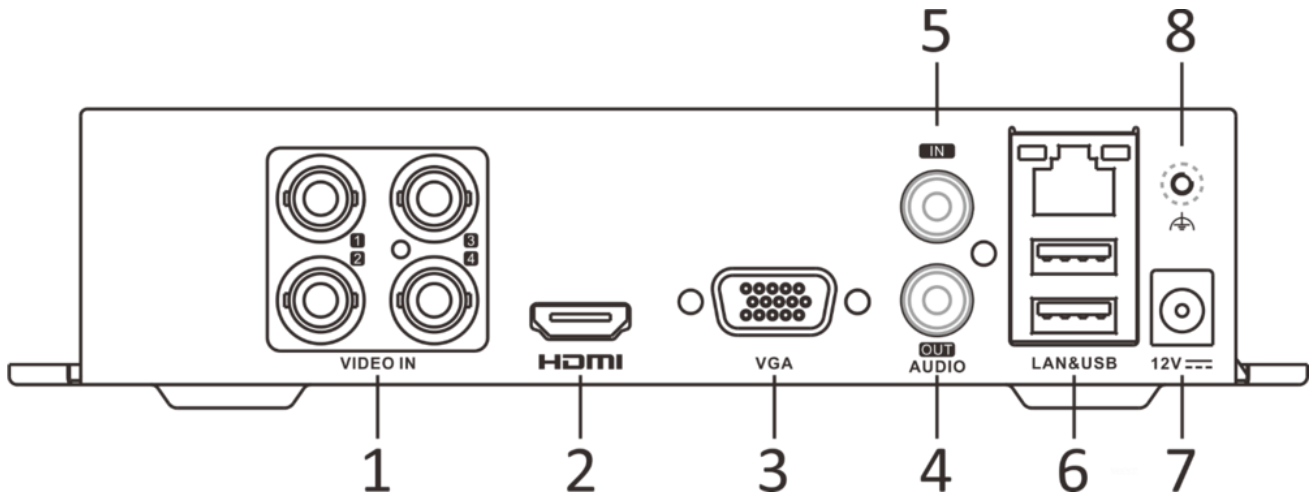

Weight	≤ 1.16 kg (without HDD, 2.6 lb.)
--------	----------------------------------

Note:

- Motion detection 2.0 and perimeter protection cannot be enabled at the same time. Enable one function will make the other one unavailable.
- Enhanced IP mode might be conflicted with smart events (motion detection 2.0 and perimeter protection) or other functions, please refer to the user manual for details.

Dimension

scale/1:1;Unit/mm

Physical Interface

No.	Description	No.	Description
1	Video and coaxial audio in	5	AUDIO IN, RCA connector
2	HDMI interface	6	LAN network interface and USB interface
3	VGA interface	7	12 VDC power input
4	AUDIO OUT, RCA connector	8	GND