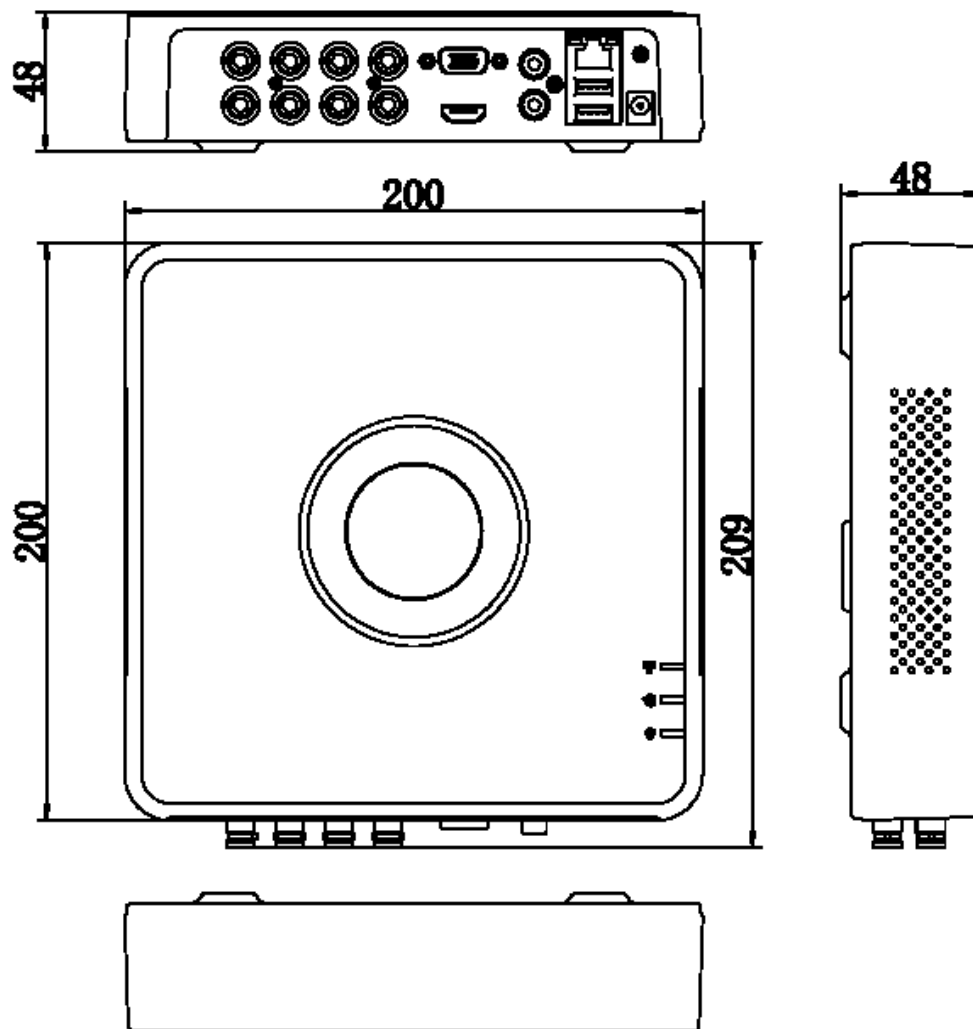

General	
Power Supply	12 VDC, 1.33 A
Consumption	≤ 12 W (without HDD)
Working Temperature	-10 °C to +55 °C (+14 °F to +131 °F)
Working Humidity	10% to 90%
Dimension (W × D × H)	200 × 200 × 45 mm (7.9 × 7.9 × 1.8 inch)
Weight	≤ 1 kg (without HDD, 2.2 lb.)

Dimension

scale/1: 1;Unit/mm

Physical Interface

No.	Description	No.	Description
1	Video and coaxial audio in	5	AUDIO IN, RCA connector
2	HDMI interface	6	LAN network interface and USB interface
3	VGA interface	7	12 VDC power input
4	AUDIO OUT, RCA connector	8	GND