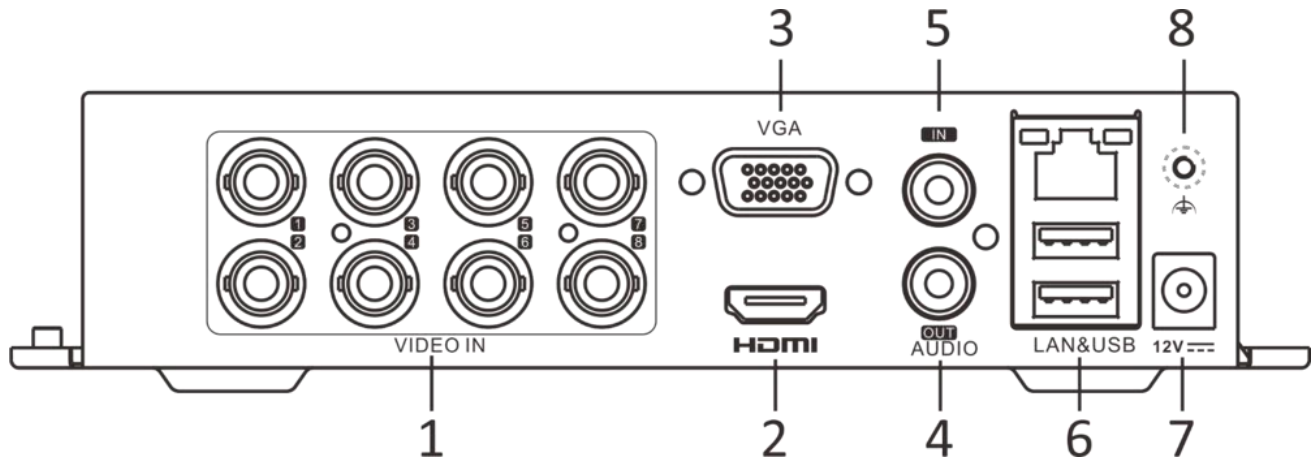

Dimension

scale/1: 1;Unit/mm

Physical Interface

No.	Description	No.	Description
1	Video and coaxial audio in	5	AUDIO IN, RCA connector
2	HDMI interface	6	LAN network interface and USB interface
3	VGA interface	7	12 VDC power input
4	AUDIO OUT, RCA connector	8	GND