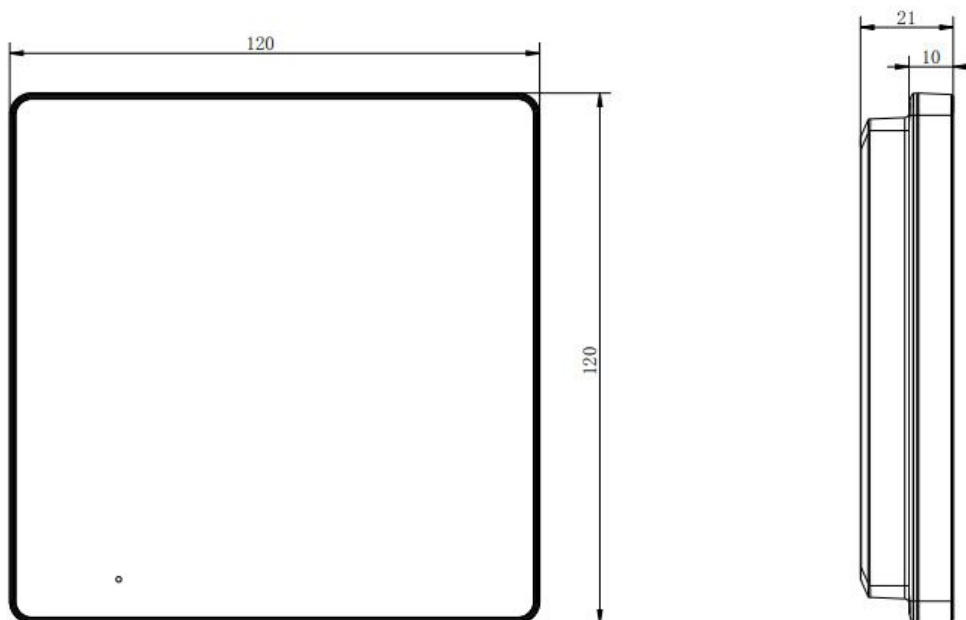

General	
Button	9 touch buttons
Installation	Wall mounting, table mounting
Indicator	0
Weight	With package: 305.4 g (0.7 lbs) Without package: 166.6 g (0.4 lbs)
Protective level	/
Working temperature	-10 °C to 50 °C (14 °F to 122 °F)
Working humidity	10% to 90%
Dimensions	120 mm × 120 mm × 21 mm (4.7" × 4.7" × 0.83")
Application environment	Indoor
Power consumption	≤ 4 W
Language	English
Power supply	IEEE802.3af, Standard PoE, 12 VDC

▪ **Available Model**

DS-KH6000-E1

▪ **Dimension**