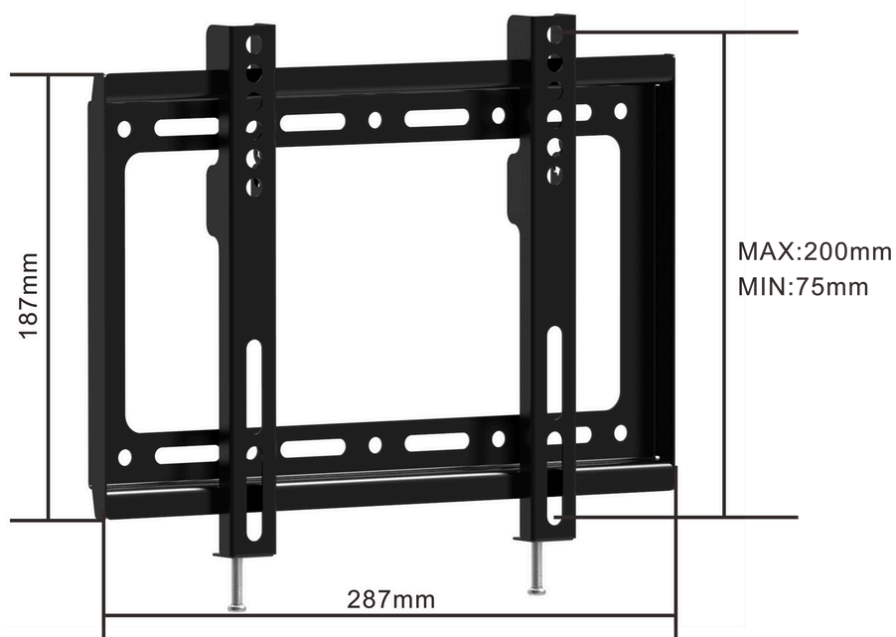

TV Wall Mount

TMP-200FA

| | |
|---------------------|--------------|
| Model | TMP-200FA |
| Material | Steel |
| Fit Screen Size: | 14"-42" |
| Fit Curved TV: | Yes |
| VESA Compatible: | 200x200 |
| Max. Mounting Hole: | 200x200 |
| Weight Capacity: | 20kg |
| Dimensions: | 287x187x15mm |