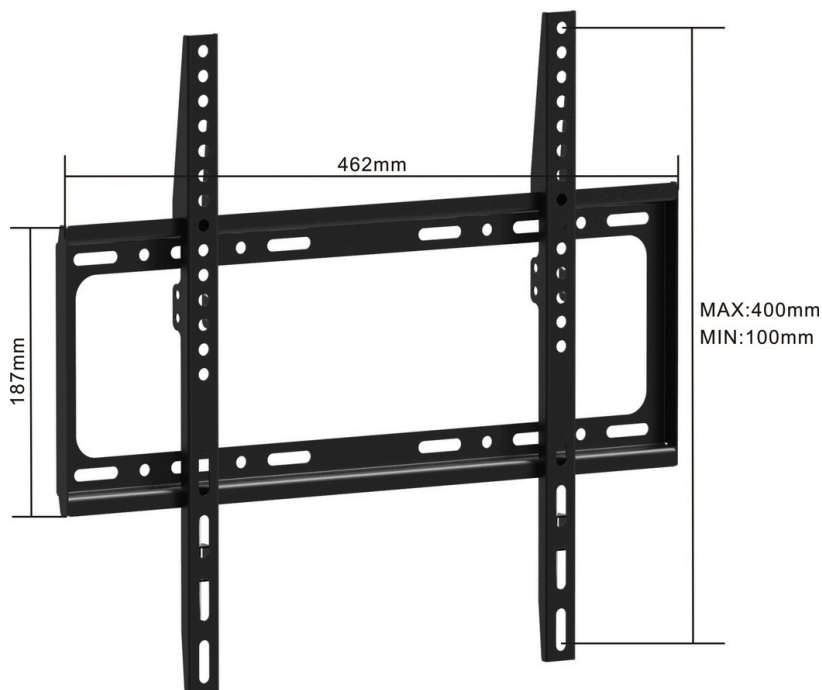

TV Wall Mount

TMP-400FA

| | |
|---------------------|---|
| Model | TMP-400FA |
| Material | Steel |
| Fit Screen Size: | 26"-63" |
| Fit Curved TV: | Yes |
| VESA Compatible: | 200x200,300x200,400x200,300x300,400x300,400x400 |
| Max. Mounting Hole: | 400x400 |
| Weight Capacity: | 35kg |
| Dimensions: | 464x187x15mm |