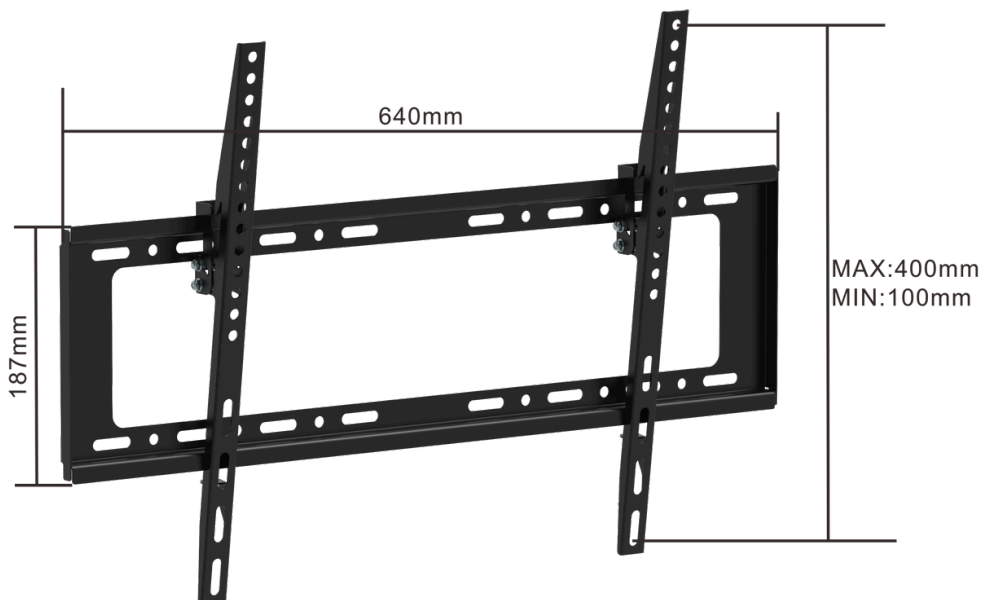

TV Wall Mount

TMP-600TA

Model	TMP-600TA
Material	Steel
Fit Screen Size:	32"-80"
Fit Curved TV:	Yes
VESA Compatible:	200x200,300x200,400x200,300x300,400x300,400x400,600x400
Max. Mounting Hole:	600x400
Weight Capacity:	50kg
Dimensions:	640x187x15mm